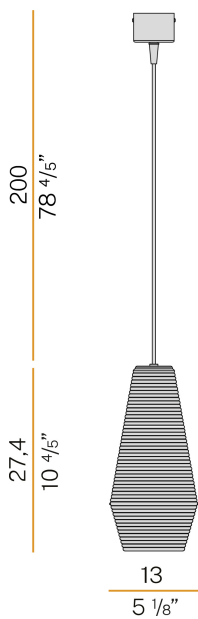

### Data sheet

CODE	L09774.000.0200
SYSTEM POWER CONSUMPTION	max 57W
LIGHT SOURCE	LED retrofit / halogen
LIGHT SOURCE KIT	* included
COMPATIBLE SOURCES	LED retrofit bulb 8W E27 2700K Ra80 1050lm (no dimming) * / max 57W E27
COLOUR TEMPERATURE	2700K Ra>80
LIGHT DISTRIBUTION	diffused
POWER SUPPLY	220-240V AC
FREQUENCY	50/60Hz
NOMINAL LUMINOUS FLUX	1050lm
WEIGHT	1,09 Kg
PROTECTION DEGREE	IP20
COLOUR TOLLERANCES	SDCM <6
PACKING DIMENSIONS (CM)	0,0 x 0,0 x 0,0

Suspension lighting fixture for interiors, with direct and indirect light emission. Rough aluminium structure.

Diffuser in blown glass with white, crystal, steel, amber, bronze, tobacco or green ribbing finish.

Turned pickled sheet metal closing disk in black or mat brass polyacrylic paint.

2,2m (86,6") long suspension and power cable in PVC with black fabric covering.

Power canopy with galvanized sheet metal ceiling bracket and pickled sheet metal covering in black or mat brass polyacrylic paint.

### Technical drawing